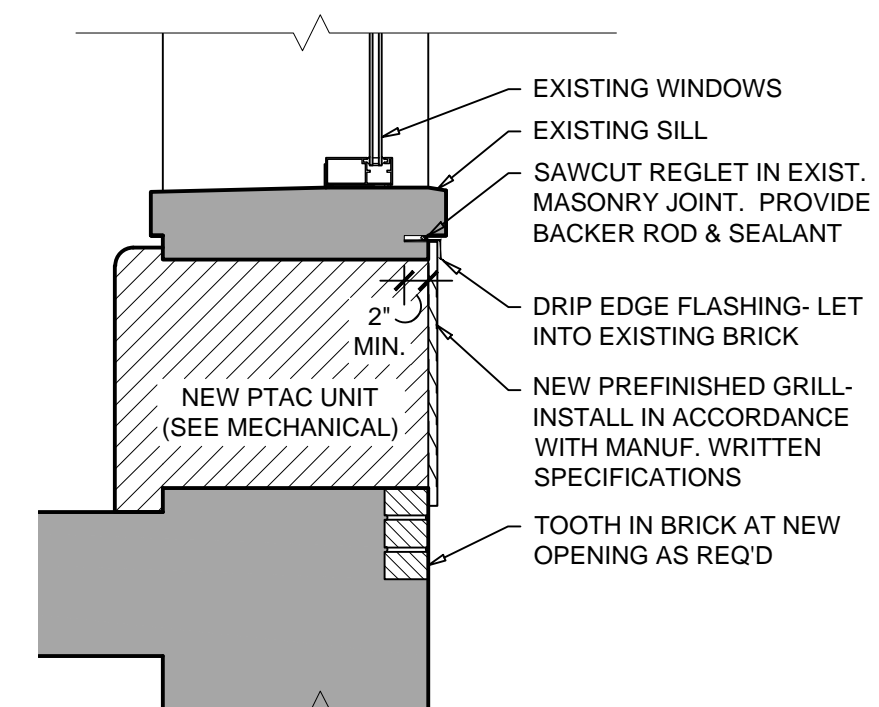

3 DECORATIVE PANEL DETAIL

A3.1 SCALE: 1-1/2" = 1'-0" DRAWN BY: XXPFX, DWG 0

4 DECORATIVE PANEL DETAIL

A3.1 SCALE: 1-1/2" = 1'-0" DRAWN BY: XXPFX, DWG 0

1 FRONT (SOUTH) ELEV - DEMO

A3.1 SCALE: 1/4" = 1'-0" DRAWN BY: XXPFX, DWG 0

5 WALL SECTION

A3.1 SCALE: 3/4" = 1'-0" DRAWN BY: XXPFX, DWG 0

6 WALL SECTION

A3.1 SCALE: 3/4" = 1'-0" DRAWN BY: XXPFX, DWG 0

2 FRONT (SOUTH) ELEV - PROP.

A3.1 SCALE: 3/8" = 1'-0" DRAWN BY: XXPFX, DWG 0

PROPERTY LINE

PROPERTY LINE