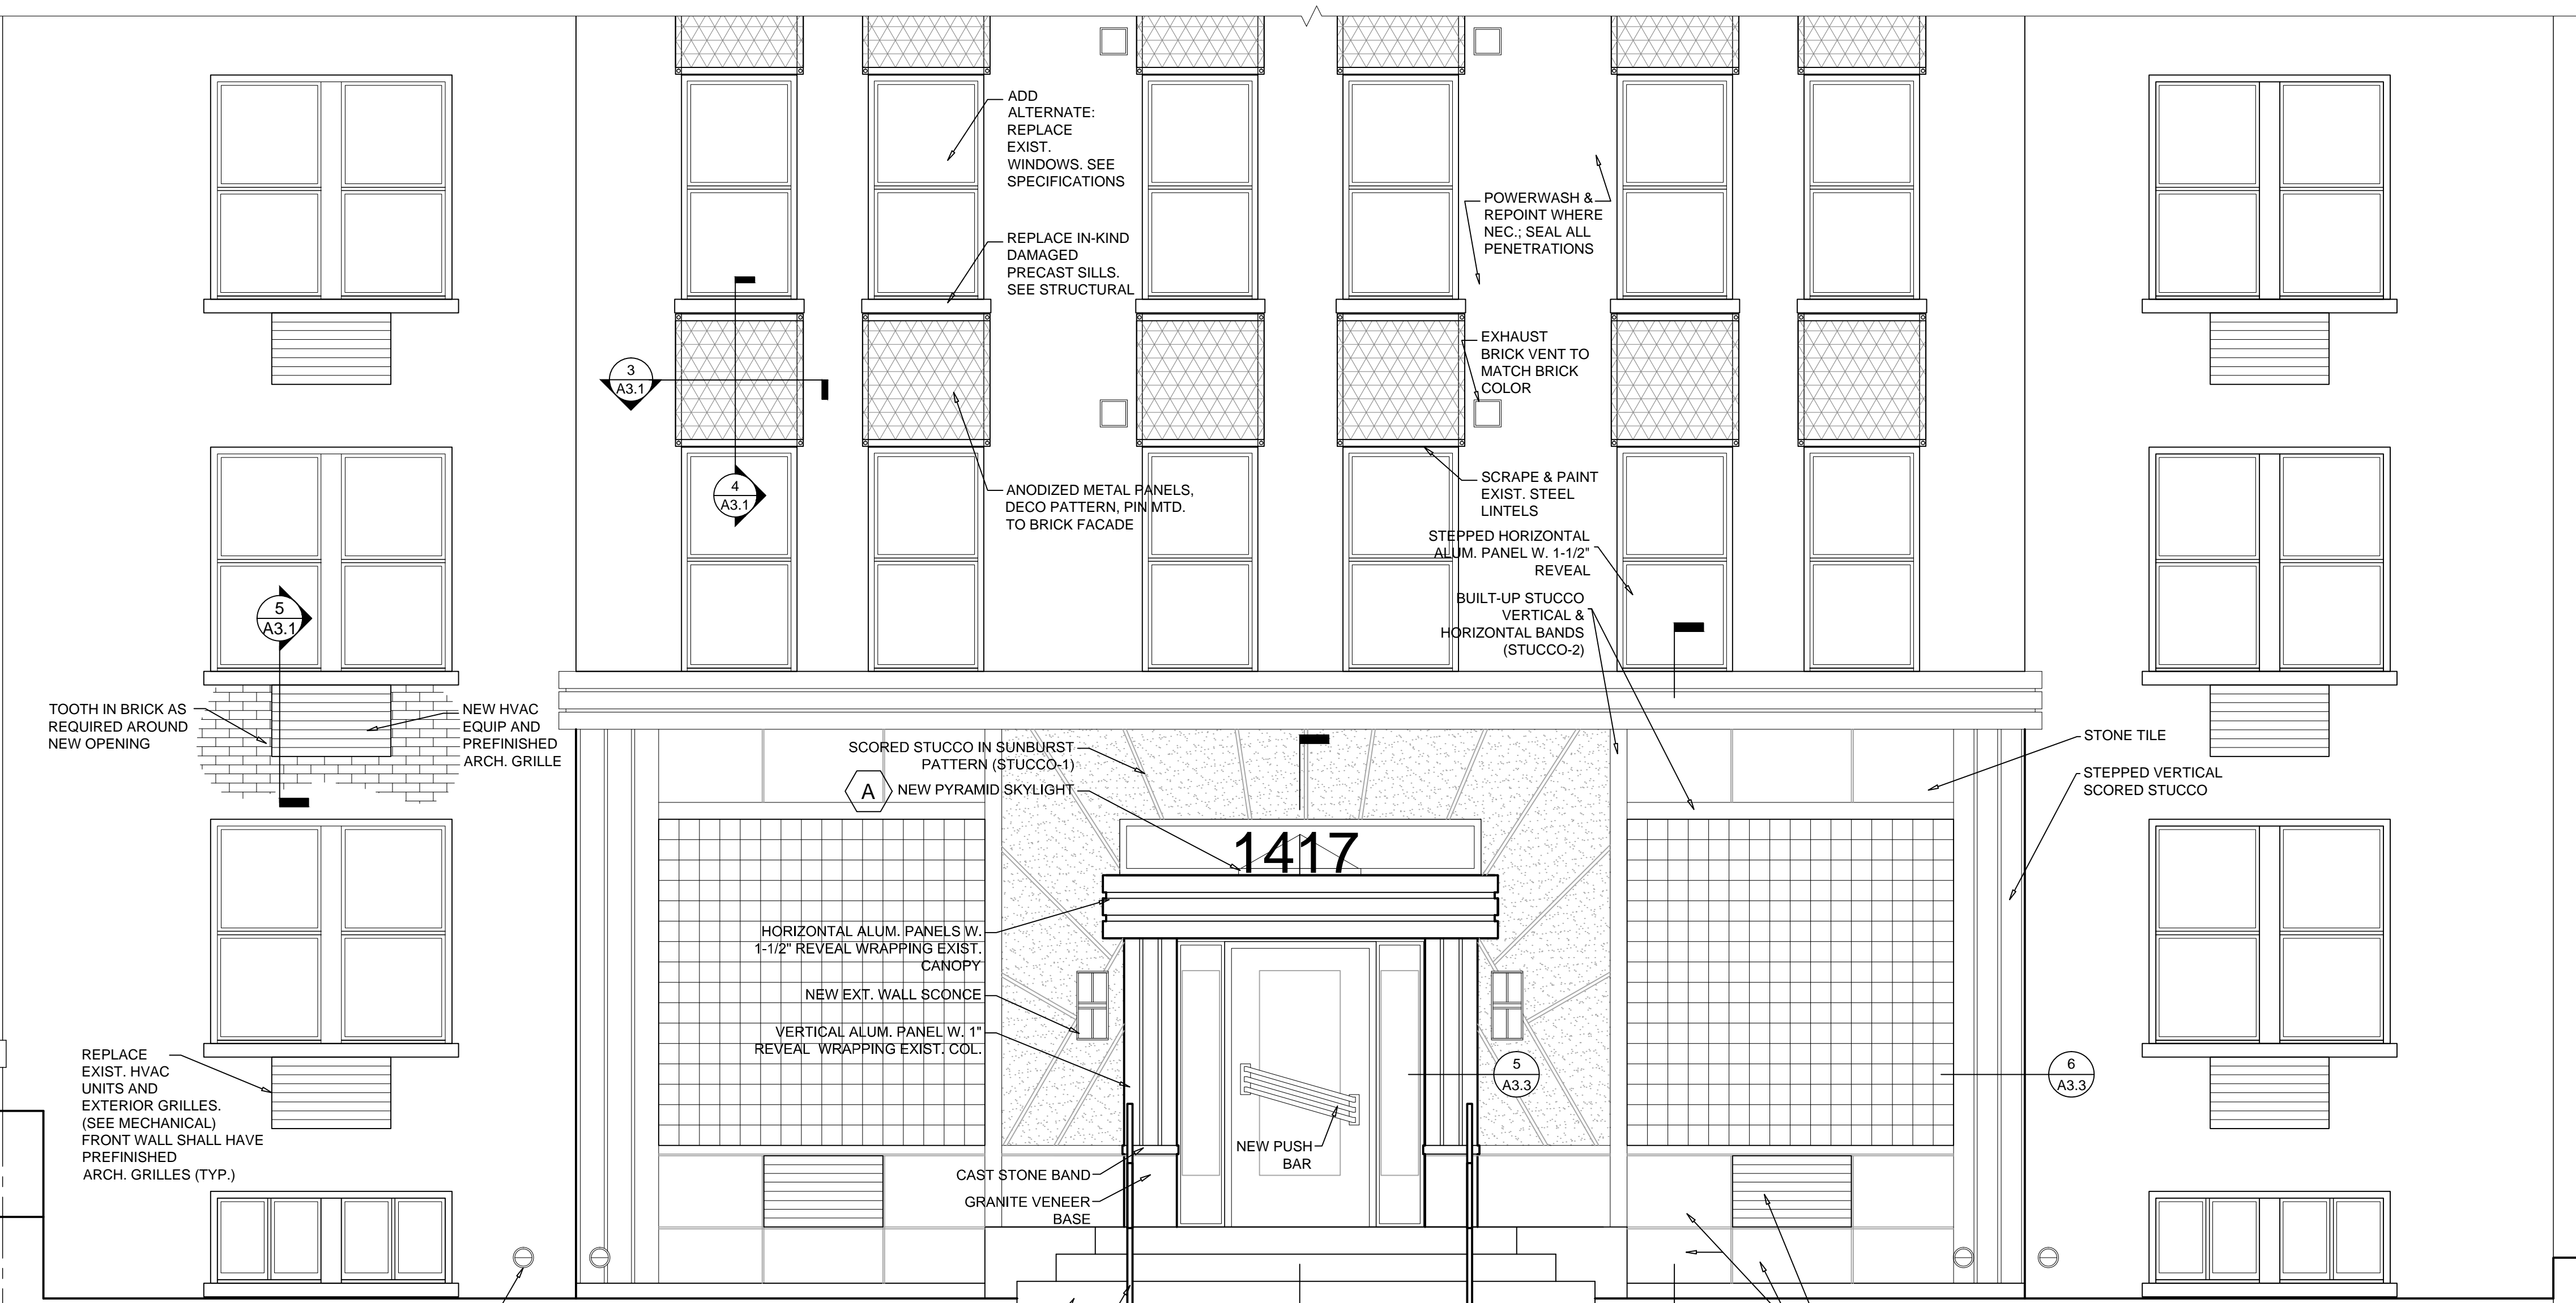

3 DECORATIVE PANEL DETAIL

A3.1 SCALE: 1-1/2" = 1'-0" DRAWN BY: XXPFX, DWG 0

4 DECORATIVE PANEL DETAIL

A3.1 SCALE: 1-1/2" = 1'-0" DRAWN BY: XXPFX, DWG 0

1 FRONT (SOUTH) ELEV - DEMO

A3.1 SCALE: 1/4" = 1'-0" DRAWN BY: XXPFX, DWG 0

5 WALL SECTION

A3.1 SCALE: 3/4" = 1'-0" DRAWN BY: XXPFX, DWG 0

6 WALL SECTION

A3.1 SCALE: 3/4" = 1'-0" DRAWN BY: XXPFX, DWG 0

2 FRONT (SOUTH) ELEV - PROP.

A3.1 SCALE: 3/8" = 1'-0" DRAWN BY: XXPFX, DWG 0

PROPERTY LINE

PROPERTY LINE