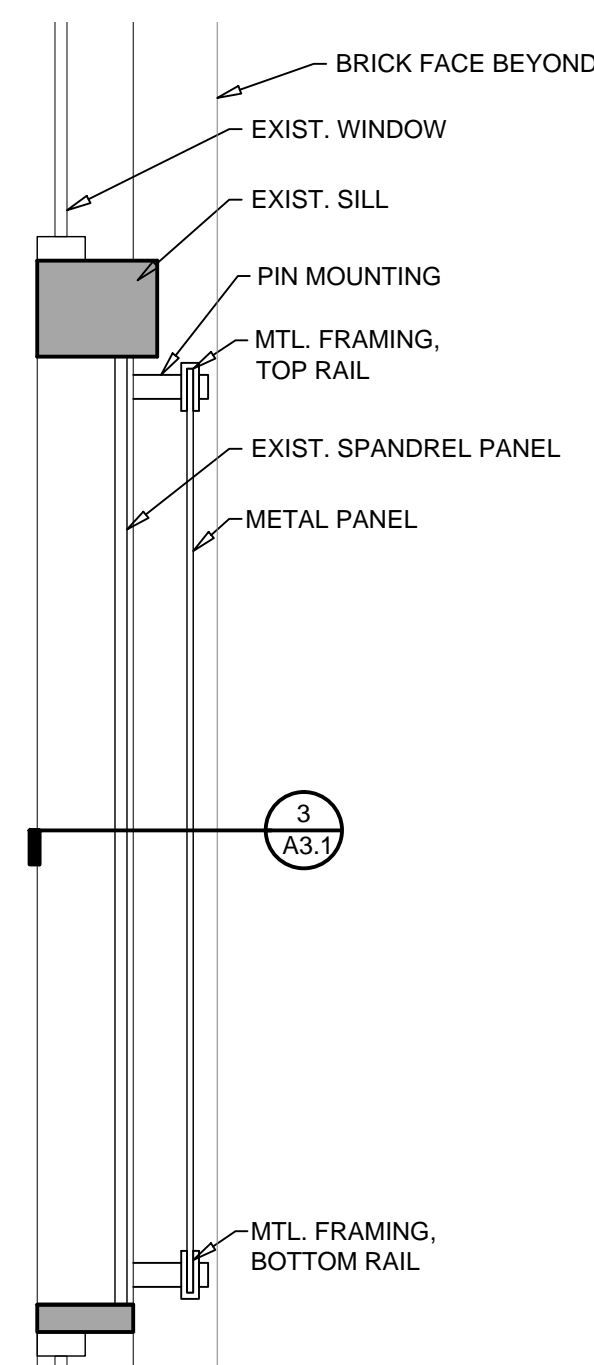

3 DECORATIVE PANEL DETAIL

A3.1 SCALE: 1-1/2" = 1'-0" DRAWN BY: XXPFX, DWG 0

4 DECORATIVE PANEL DETAIL

A3.1 SCALE: 1-1/2" = 1'-0" DRAWN BY: XXPFX, DWG 0

1 FRONT (SOUTH) ELEV - DEMO

A3.1 SCALE: 1/4" = 1'-0" DRAWN BY: XXPFX, DWG 0

5 WALL SECTION

A3.1 SCALE: 3/4" = 1'-0" DRAWN BY: XXPFX, DWG 0

6 WALL SECTION

A3.1 SCALE: 3/4" = 1'-0" DRAWN BY: XXPFX, DWG 0

2 FRONT (SOUTH) ELEV - PROP.

A3.1 SCALE: 3/8" = 1'-0" DRAWN BY: XXPFX, DWG 0

PROPERTY LINE

PROPERTY LINE