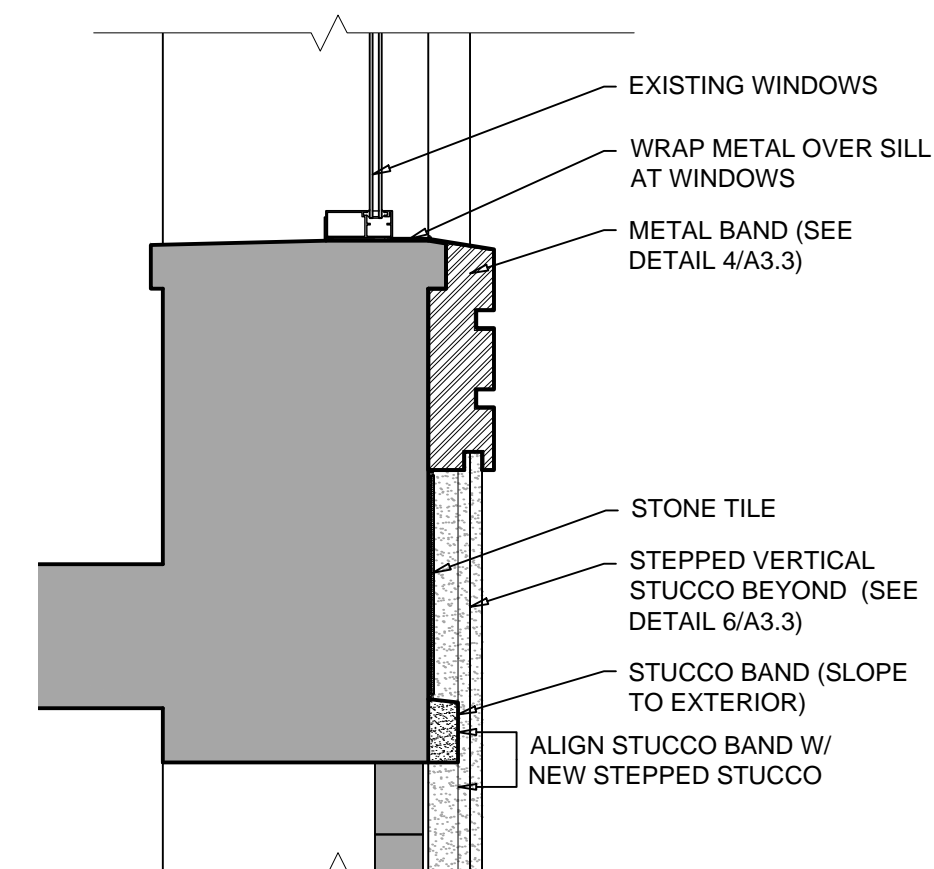

3 DECORATIVE PANEL DETAIL

A3.1 SCALE: 1-1/2" = 1'-0" DRAWN BY: XXPFX, DWG 0

4 DECORATIVE PANEL DETAIL

A3.1 SCALE: 1-1/2" = 1'-0" DRAWN BY: XXPFX, DWG 0

1 FRONT (SOUTH) ELEV - DEMO

A3.1 SCALE: 1/4" = 1'-0" DRAWN BY: XXPFX, DWG 0

5 WALL SECTION

A3.1 SCALE: 3/4" = 1'-0" DRAWN BY: XXPFX, DWG 0

6 WALL SECTION

A3.1 SCALE: 3/4" = 1'-0" DRAWN BY: XXPFX, DWG 0

2 FRONT (SOUTH) ELEV - PROP.

A3.1 SCALE: 3/8" = 1'-0" DRAWN BY: XXPFX, DWG 0

PROPERTY LINE

PROPERTY LINE