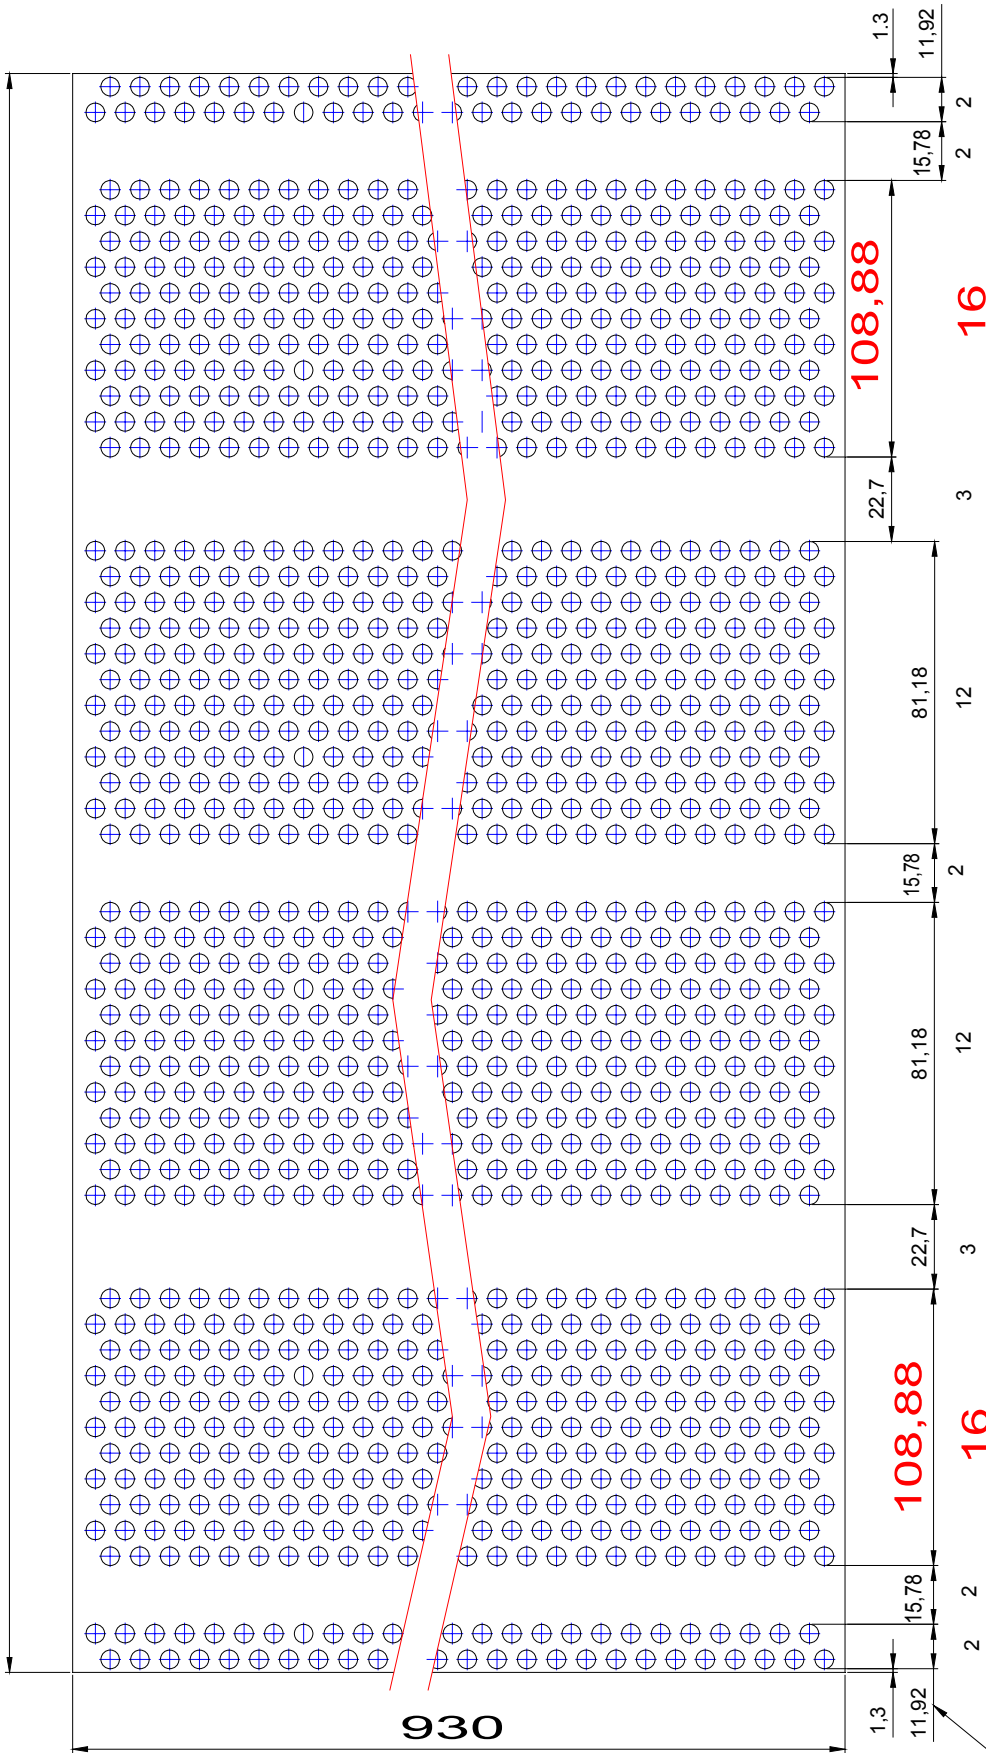

499

Row Numbers

Dimensions

MATERIAL: Hot-Dip-Zinc-Galvanized Steel Plate