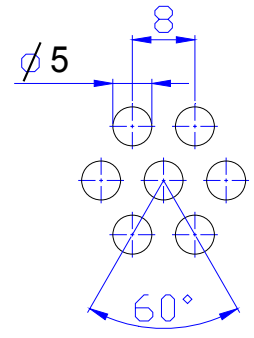

499

Row Numbers

Dimensions

MATERIAL: Hot-Dip-Zinc-Galvanized Steel Plate